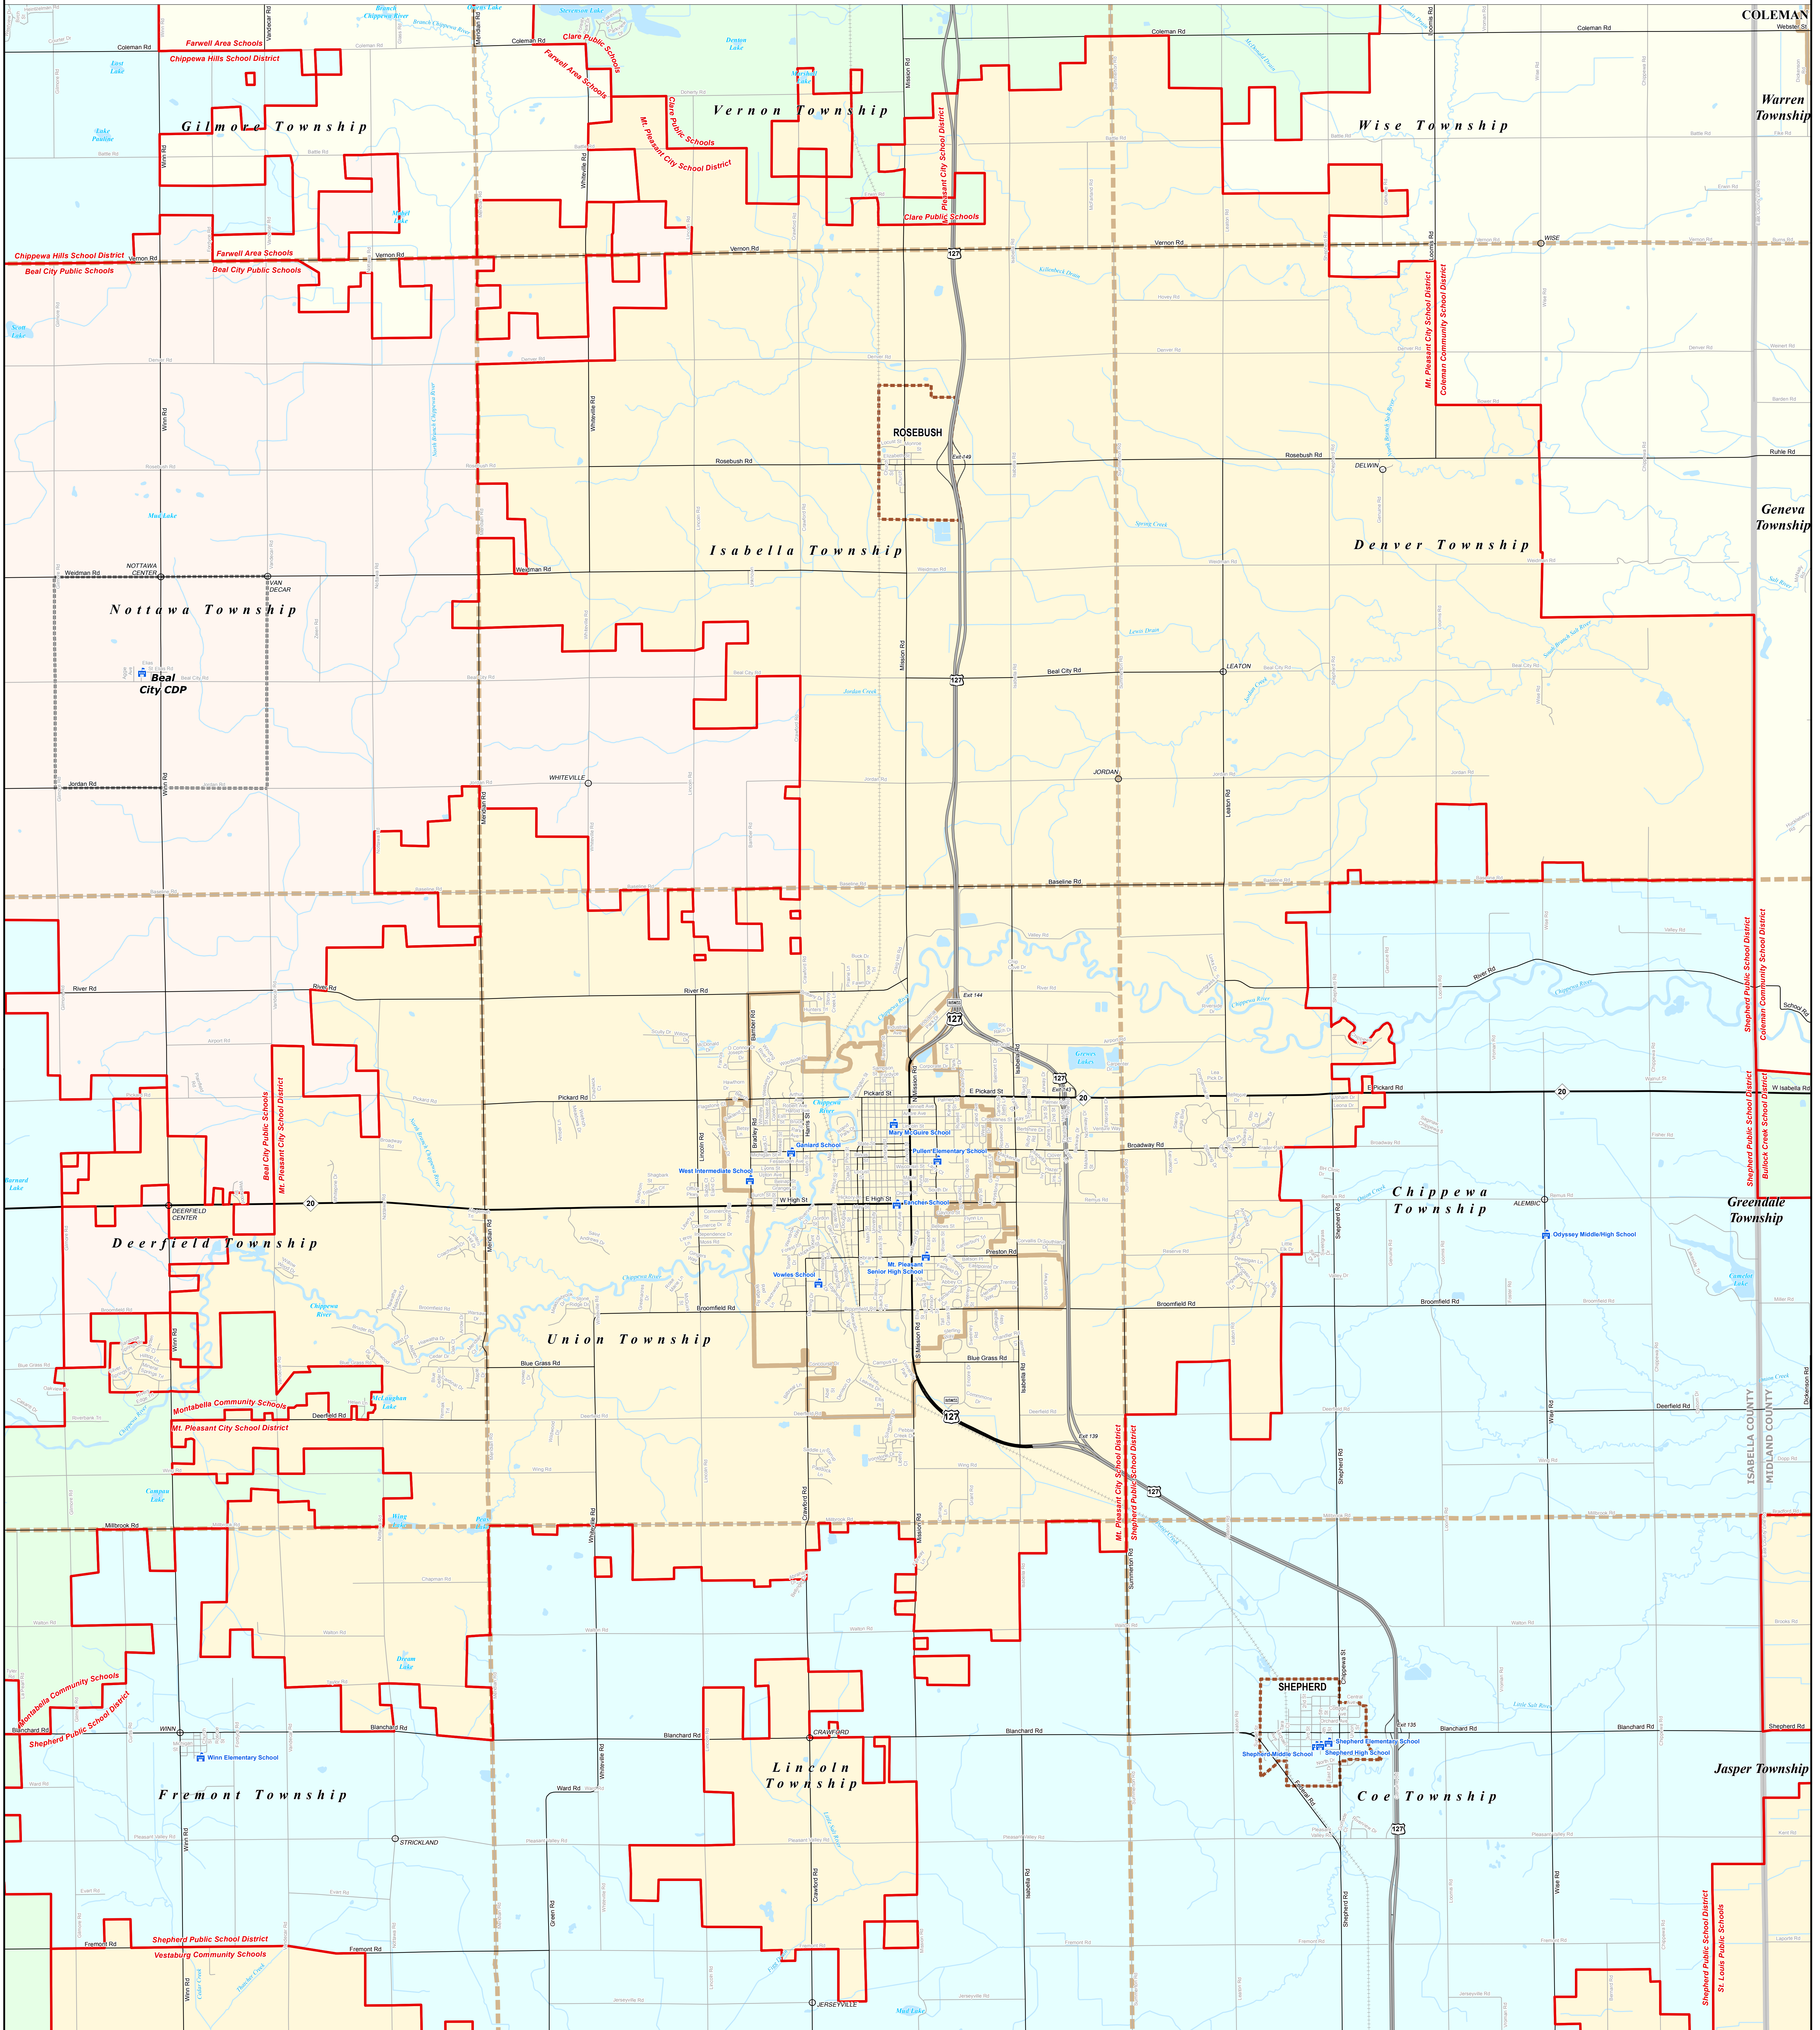

MT. PLEASANT CITY SCHOOL DISTRICT

Gratiot-Isabella RESD

0 0.25 0.5 1 Miles

*Note: Non K-12 School Districts identified with Asterisk (*) in Name

11/14/13

Legend	
School District	Unincorporated Place
County	Water Feature
City	River, Stream, or Drain
Township	Railroad
Village	Freeway
Census Designated Place	Primary Road
	Local Road

Source: Michigan Geographic Framework, v13a